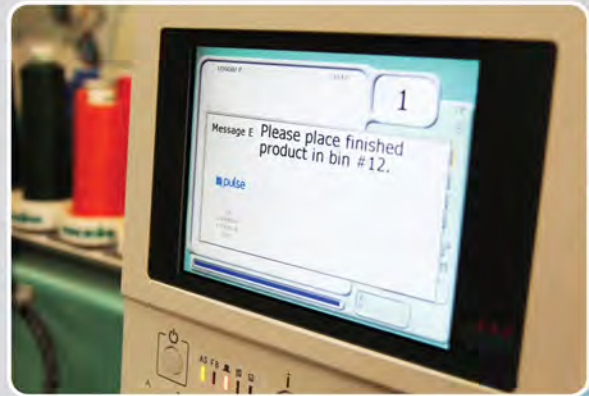

Machine Integration

Set machine speed and send messages to operators from your DG16 software.