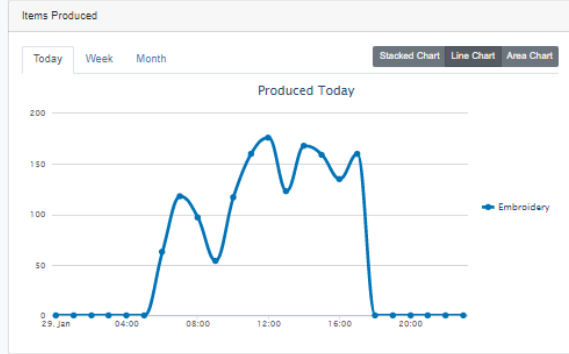

Live Machine Status

Produced Today 1530 <small>Embroidery</small>	Processed Today 0 <small>Embroidery</small>	Exceptions Today 0 <small>Embroidery</small>	Average Pieces 63.00 <small>Embroidery</small>
--	--	---	---

Operators

Show 10 entries Search:

Name	Embroidery Produced	Total Stitches	Total
Inira Schischkin	216	0	216
Susi Hoefling	178	224273	178
AA	171	381517	171
Linda Buettnr	182	135288	182
Ayse Egeli	181	141493	181
Brigitte Wittmann	155	173258	155
Rebecca Wenzel	152	289339	152