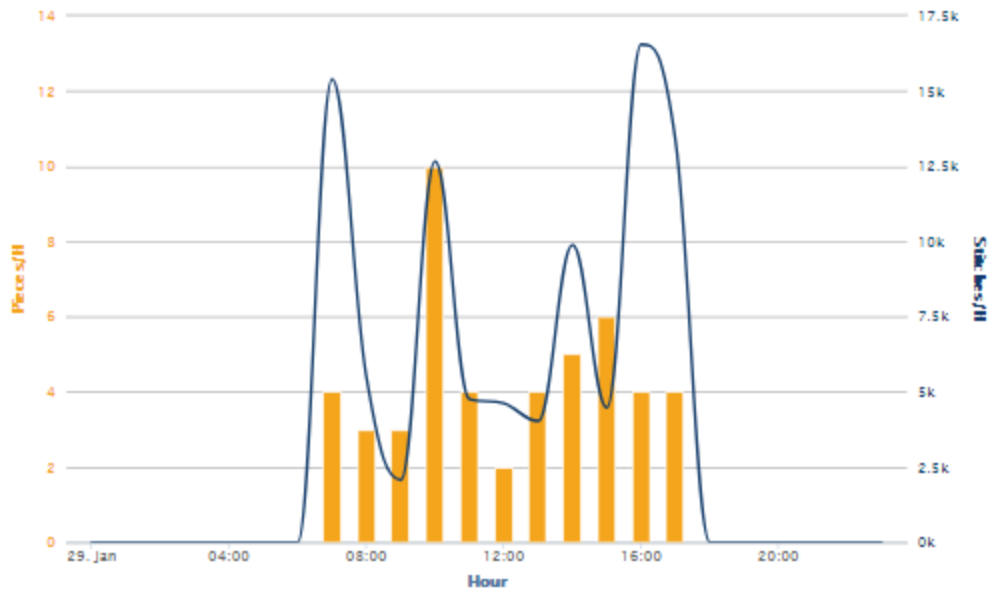

9
Running

2
Stopped

6
Idle

52.94%
Current Efficiency

Produced Today
1496
Estimatory

Average Pieces
62.33
Estimatory

Operators

Name	Embroidery Produced	Total Stitches	Total
Irina Schischkin	204	0	204
Susi Hoefling	178	224273	178
AA	171	381517	171
Linda Buettner	162	135288	162
Brigitte Witmann	156	173258	156
Ayse Egeli	154	132378	154
Rebecca Wenzel	147	263537	147
Svetlana Smirnov	114	63988	114
Irina Mueller	78	140348	78
Gabriela Skrzydlo	84	329294	84

MODE

100.00%
Efficiency

Close

Machine Details

0 Completed 0 Stopped 0 Total

From: Today Week Month Year All Time

Jan 29, 2020

5:35 PM	0752198648	 Operator: Rebecca Wenzel Status: Completed Stopped Reason: end2-code(0) Go to order page.
5:28 PM	0752198648	
5:20 PM	0752195143	
5:07 PM	0752196590	
4:54 PM	0752196590	
4:44 PM	0752196590	
4:39 PM	0752196590	
4:31 PM	534794	
4:13 PM	602409	
3:54 PM	0752186722	
3:48 PM	0752186722	
3:44 PM	0752186722	
3:22 PM	0752186722	
3:11 PM	0752186722	