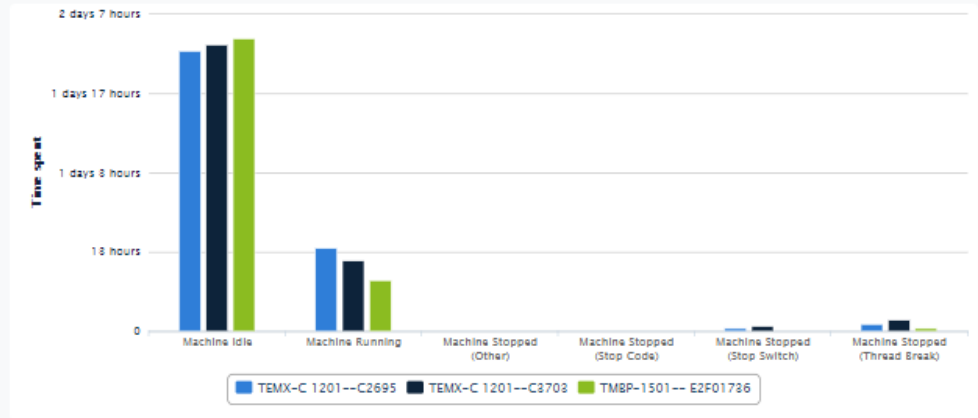

MODE

100.00%
Efficiency

Close

Machine Details

0 Completed 0 Stopped 0 Total

From: Today Week Month Year All Time

Jan 29, 2020

5:35 PM	0752198648	 Operator: Rebecca Wenzel Status: Completed Stopped Reason: end2-code(0) Go to order page.
5:28 PM	0752198648	
5:20 PM	0752195143	
5:07 PM	0752196590	
4:54 PM	0752196590	
4:44 PM	0752196590	
4:39 PM	0752196590	
4:31 PM	534794	
4:13 PM	602409	
3:54 PM	0752186722	
3:48 PM	0752186722	
3:44 PM	0752186722	
3:22 PM	0752186722	
3:11 PM	0752186722	

Compare Machines

Machine Events Pieces Created

Event	Total Event Time	Event Time/ Total Time %	Event Count
TEMX-C 1201--C2695			
machine-idle	2d 1hrs 8m 22s	68.25%	116
machine-running	14hrs 38m 32s	20.34%	193
machine-stopped-other	3m 29s	0.08%	4
machine-stopped-stop-code	0	0%	0
machine-stopped-stop-switch	27m 45s	0.64%	32
machine-stopped-thread-break	1hrs 17m 18s	1.79%	41
TEMX-C 1201--C3703			
machine-idle	2d 2hrs 12m 56s	69.74%	97
machine-running	12hrs 25m 17s	17.25%	178
machine-stopped-other	0	0%	0
machine-stopped-stop-code	0	0%	0
machine-stopped-stop-switch	59m 59s	1.39%	49
machine-stopped-thread-break	1hrs 55m 58s	2.68%	32